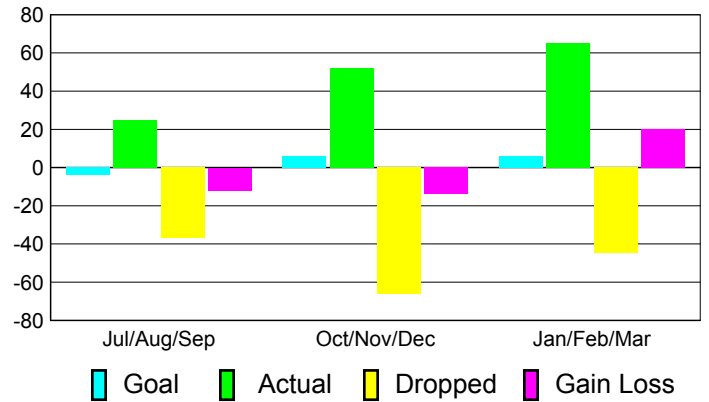

Membership Results 2010-2011

Goal, New, Dropped, Gain/Loss

Comparison of Membership Gain/Loss

Current Year Compared to the Previous Year