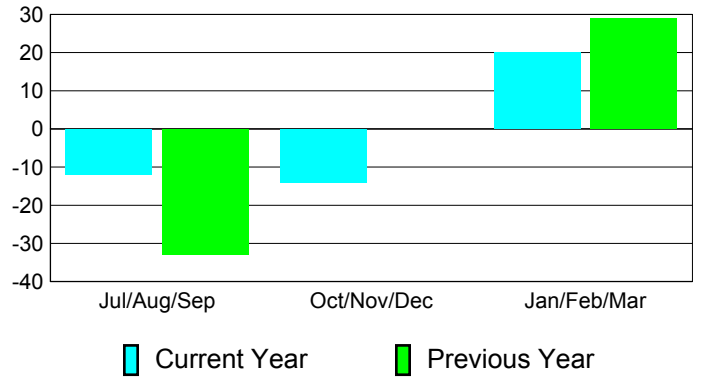

**Membership Results
2010-2011**

**Membership
2009-2010**

Month	Net Memb Goal	Actual New Memb	Actual Dropped Memb	Gain/Loss of Memb	Gain/Loss of Memb
Jul/Aug/Sep	-4	25	-37	-12	-33
Oct/Nov/Dec	6	52	-66	-14	0
Jan/Feb/Mar	6	65	-45	20	29
Totals	8	142	-148	-6	-4

Membership Results 2010-2011

Goal, New, Dropped, Gain/Loss

Comparison of Membership Gain/Loss

Current Year Compared to the Previous Year

Gender Comparison 2010-2011

Jul/Aug/Sep

Oct/Nov/Dec

Jan/Feb/Mar